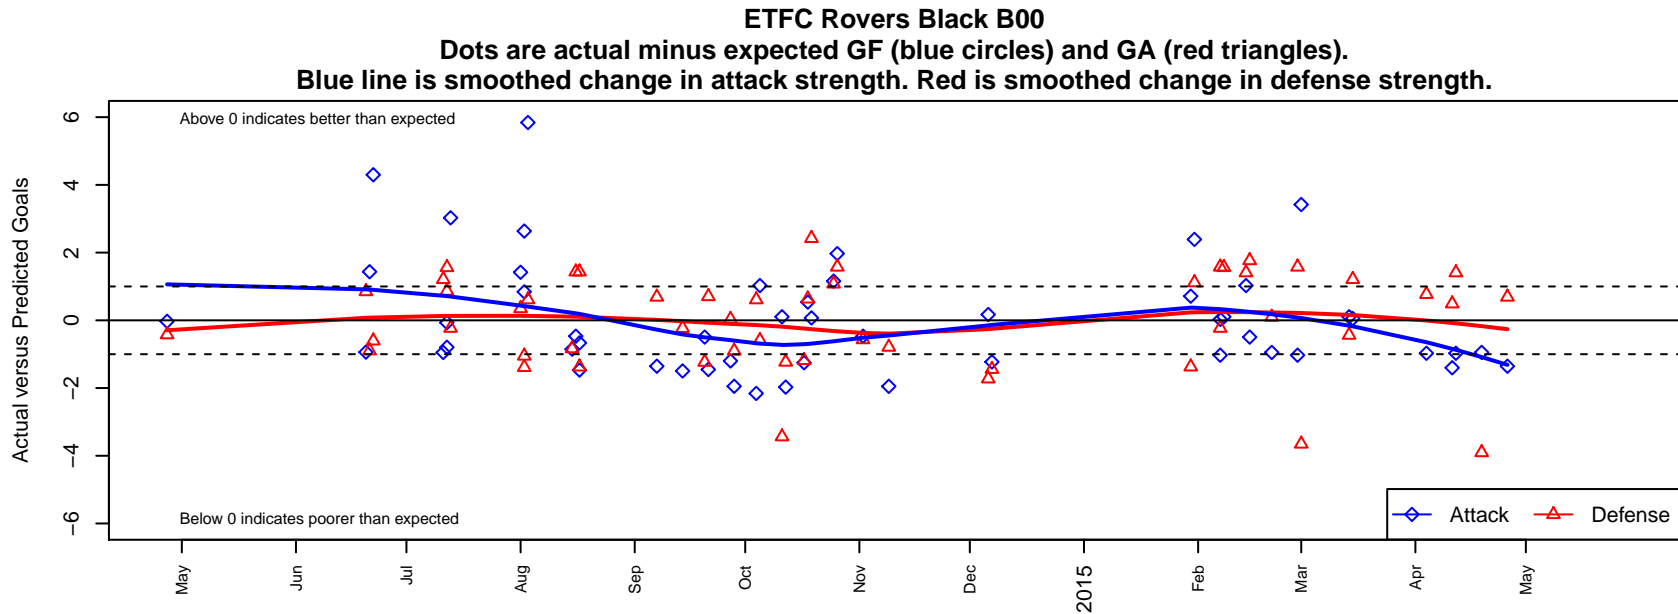

ETFC Rovers Black B00

Eugene Timbers FC
 Eugene, OR
 B00 total strength=1385
 attack=10.6 defense=5.46
 fall league = PTT B00 Premier
 spr league = Spr OYS B00 Premier
 notes= was Blue; Stevens 2013

alt names used:
 EUGENE TIMBERS FC ETFC 00 ROVERS BL
 ETFC 00 Rovers Black
 ETFC Rovers Black
 ETFC 00 Rovers Black
 ETFC 00 Rovers Black
 ETFC 00 Rovers Black
 EMFC 00 Rovers Blue
 EMFC 00 ROVERS BLUE

**attack and defense variance (black dot)
relative to other teams
and top 10 in region**

**attack and defense rating
relative to others at age
and all opponents in last 13 months**

Performance relative to 13 month average