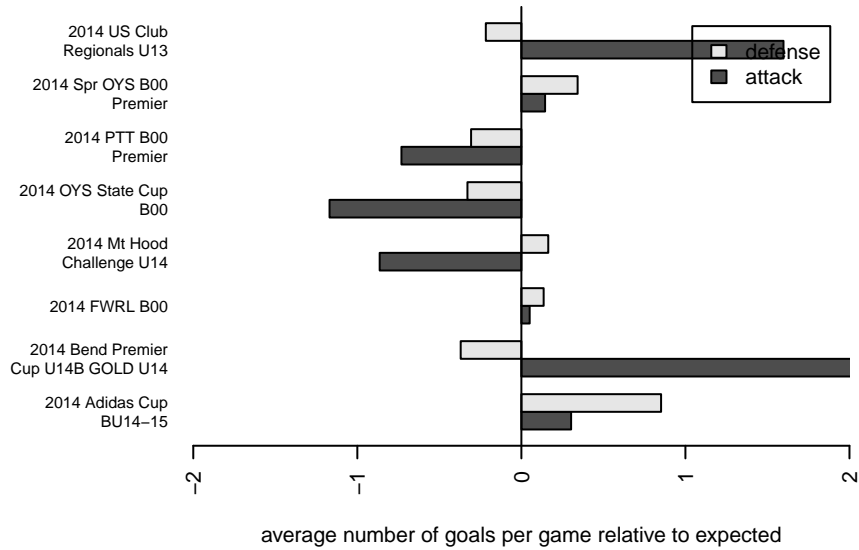

Venues played:
 2013 OYS State Cup B00
 2014 US Club Regionals U13
 2014 Adidas Cup BU14-15
 2014 Bend Premier Cup U14B GOLD U14
 2014 Mt Hood Challenge U14
 2014 PTT B00 Premier
 2014 FWRL B00
 2014 Spr OYS B00 Premier
 2014 OYS State Cup B00

**attack and defense variance (black dot)
relative to other teams
and top 10 in region**

**attack and defense rating
relative to others at age
and all opponents in last 13 months**

Performance relative to 13 month average