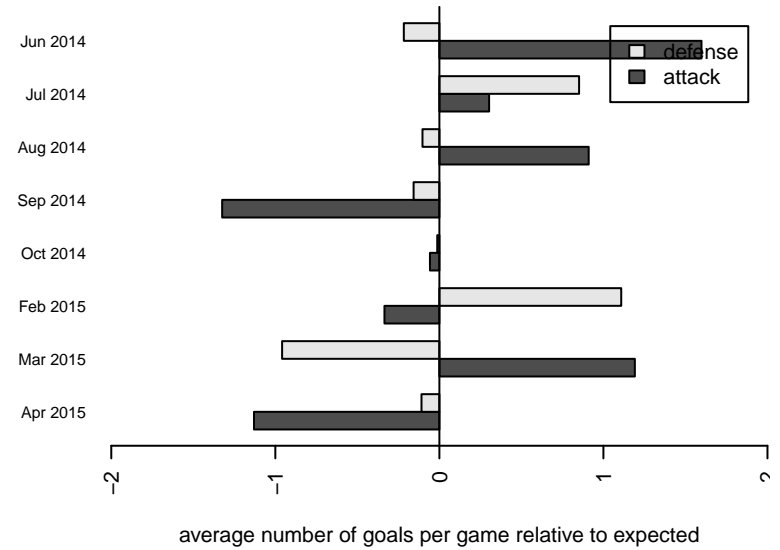

Performance relative to 13 month average