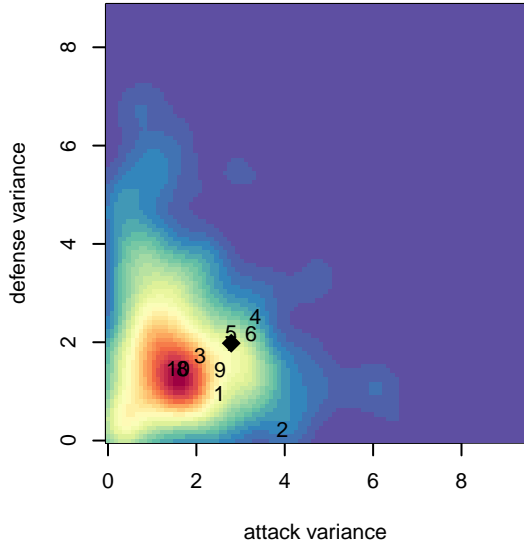

ETFC Rovers Black B00

Eugene Timbers FC
 Eugene, OR
 B00 total strength=1385
 attack=10.6 defense=5.46
 fall league = PTT B00 Premier
 spr league = Spr OYS B00 Premier
 notes= was Blue; Stevens 2013

alt names used:
 EUGENE TIMBERS FC ETFC 00 ROVERS BL
 ETFC 00 Rovers Black
 ETFC Rovers Black
 ETFC 00 Rovers Black
 ETFC 00 Rovers Black
 ETFC 00 Rovers Black
 EMFC 00 Rovers Blue
 EMFC 00 ROVERS BLUE

**attack and defense variance (black dot)
relative to other teams
and top 10 in region**

**attack and defense rating
relative to others at age
and all opponents in last 13 months**

Performance relative to 13 month average