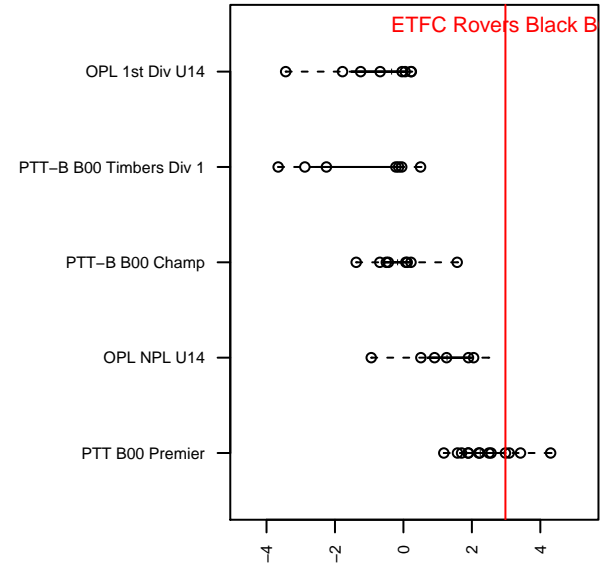

ETFC Rovers Black B00

Eugene Timbers FC
 Eugene, OR
 B00 total strength=1385
 attack=10.6 defense=5.46
 fall league = PTT B00 Premier
 spr league = Spr OYS B00 Premier
 notes= was Blue; Stevens 2013

alt names used:
 EUGENE TIMBERS FC ETFC 00 ROVERS BL
 ETFC 00 Rovers Black
 ETFC Rovers Black
 ETFC 00 Rovers Black
 ETFC 00 Rovers Black
 ETFC 00 Rovers Black
 EMFC 00 Rovers Blue
 EMFC 00 ROVERS BLUE

Venues played:
 2013 OYS State Cup B00
 2014 US Club Regionals U13
 2014 Adidas Cup BU14-15
 2014 Bend Premier Cup U14B GOLD U14
 2014 Mt Hood Challenge U14
 2014 PTT B00 Premier
 2014 FWRL B00
 2014 Spr OYS B00 Premier
 2014 OYS State Cup B00

**attack and defense variance (black dot)
relative to other teams
and top 10 in region**

**attack and defense rating
relative to others at age
and all opponents in last 13 months**

Performance relative to 13 month average